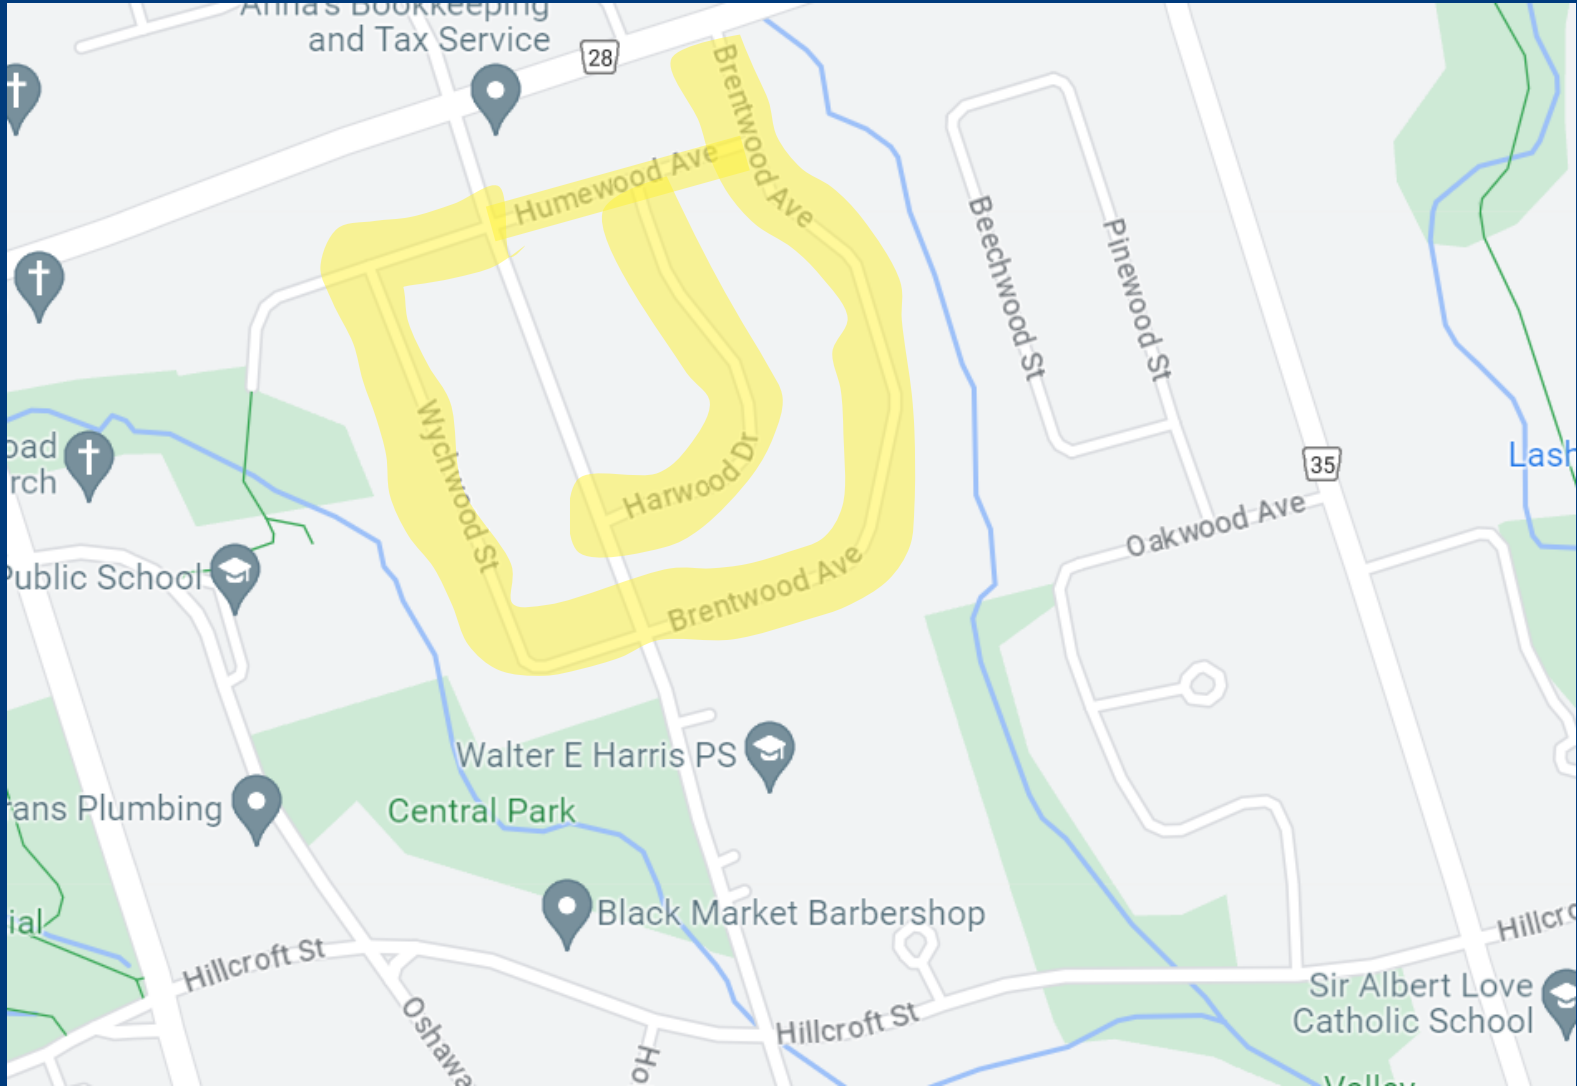

Limited parking is available on the highlighted streets. Please walk your primary students from there and allow older students to walk on their own so you can make space for another family.